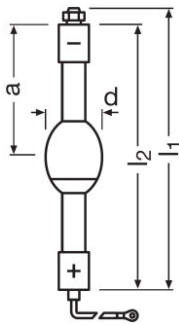

## HBO 3500 W/MR

HBO-IC Microlithography lamps for other systems | Microlithography lamps for other systems

### Dimensions & weight

Diameter	70.0 mm
Length	290.0 mm
Electrode gap cold	7.0 mm