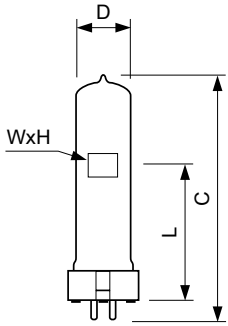

Hi-Brite

7015TXO 750W GX9.5 100V 1CT/10

The compact, shock-resistant design of the Hi-Brite lamp series makes it easy to handle and ideal for moving head systems. Also, the compact filament ensures a high beam intensity, which can be used to reduce energy consumption: for example, 1200W can now be used instead of 2500W. In addition, the highly innovative P3 technology, developed by Philips, allows the lamp to be used at higher temperatures in any burning position, which further extends lamp lifetime, reduces lamp replacement costs and ensures consistency of high-quality light output.

| Mechanical and Housing | |
|---------------------------------|--------------------------------|
| Bulb Finish | Clear |
| Filament Shape | Bi-Plane |
| Filament Dimensions WxH | - |
| Luminaire Design Requirements | |
| Pinch Temperature (Max) | 500 °C |
| Product Data | |
| Full product code | 871150050557625 |
| Order product name | 7015TXO 750W GX9.5 100V 1CT/10 |
| EAN/UPC - Product | 8711500505576 |
| Order code | 924574530928 |
| Numerator - Quantity Per Pack | 1 |
| Numerator - Packs per outer box | 10 |
| Material Nr. (12NC) | 924574530928 |
| Net Weight (Piece) | 0.037 kg |

Hi-Brite

Dimensional drawing

| Product | D (max) | H | W | L | C (max) |
|--------------------------------|---------|--------|--------|-------|---------|
| 7015TXO 750W GX9.5 100V 1CT/10 | 19 mm | 8.5 mm | 9.5 mm | 55 mm | 104 mm |