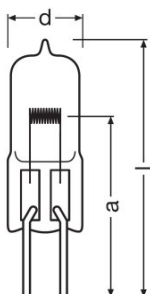

Product datasheet

Technical data

Electrical data

Nominal voltage	24.0 V
Nominal wattage	150.00 W

Photometrical data

Color temperature	3450 K
Nominal luminous flux	5000 lm

Dimensions & weight

Diameter	11.5 mm
Length	50.0 mm
Light center length (LCL)	31.7 mm ¹⁾
Filament length	6.00 mm
Illuminated field	6.0*3.2 mm ²
Filament diameter	3.2 mm

¹⁾ ±0.3 mm

Lifespan

Lifespan	300 h
----------	-------

Additional product data

Base (standard designation)	G6.35
Minimum diameter of lamp enclosure	11 mm

Capabilities

Dimmable	Yes
Burning position	s90

Product datasheet