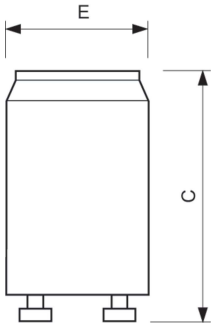

Product data

Operating and Electrical		Full product code	
Power Consumption	115 140 W	Order code	928391630303
Voltage (Nom)	220-240 V	Material Nr. (12NC)	928391630303
Mechanical and Housing		Numerator - Quantity Per Pack	1
Housing Color	Black	EAN/UPC - Product/Case	8711500903792
Product Data		Numerator - Packs per outer box	500
Order product name	S12 115-140W 220-240V UNP/20X25CT	EAN/UPC - Case	8711500903815
Full product name	S12 115-140W 220-240V UNP/20X25CT		

Starters for tanning lamps

Dimensional drawing

Product	C (max)	E (max)
S12 115-140W 220-240V UNP/20X25CT	40.3 mm	21.5 mm