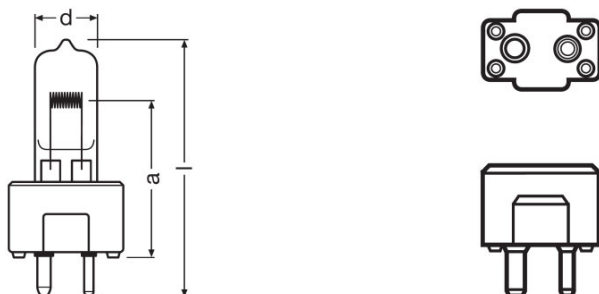

Product datasheet

Technical data

Electrical data

Nominal voltage	24.0 V
Nominal wattage	150.00 W

Photometrical data

Color temperature	3450 K
Nominal luminous flux	5000 lm

Dimensions & weight

Diameter	15.0 mm
Length	57.0 mm
Light center length (LCL)	33.5 mm
Filament length	6.00 mm
Illuminated field	6.0*3.0 mm ²
Filament diameter	3.0 mm

Lifespan

Lifespan	100 h
----------	-------

Additional product data

Base (standard designation)	GY9.5
Minimum diameter of lamp enclosure	14 mm

Capabilities

Dimmable	Yes
Burning position	s90

Product datasheet